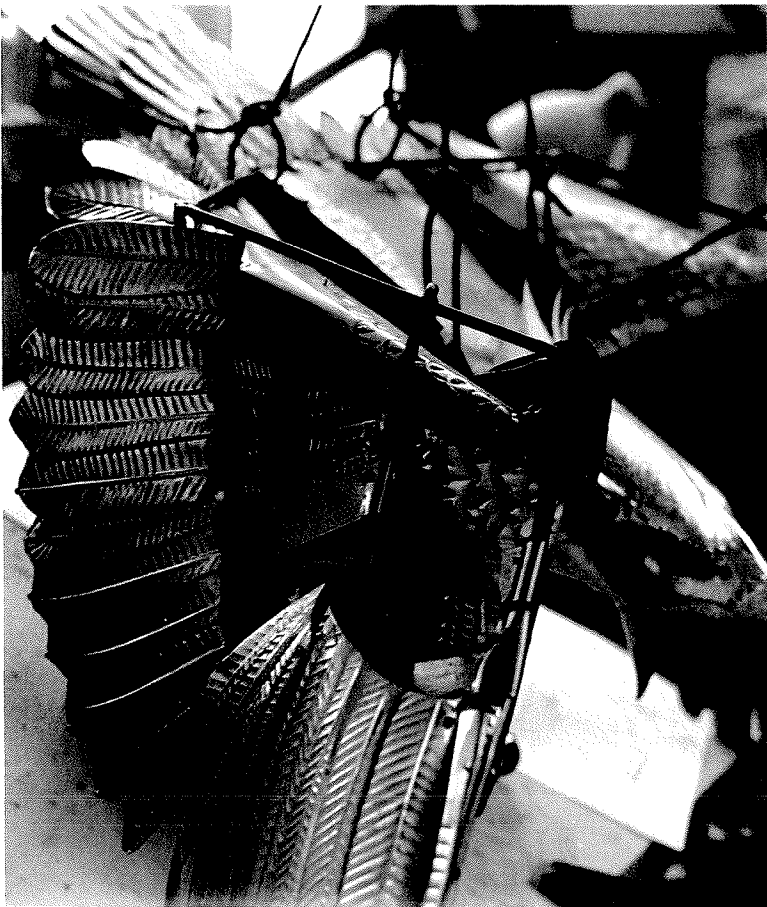

Neck ruff being gold leafed over base of white enamel. (White gold reads yellow as photographed under incandescent light)

Head with nostrils and ruff and leading wing edges now complete

Side view, right wing in progress

Garry oak leaves being developed for base

"Eagle Spirit" installed in Washington High School library

From left front (plaque is at base bottom and concludes:
"The straightest line from my eye to my imagination
is the flight of an eagle").