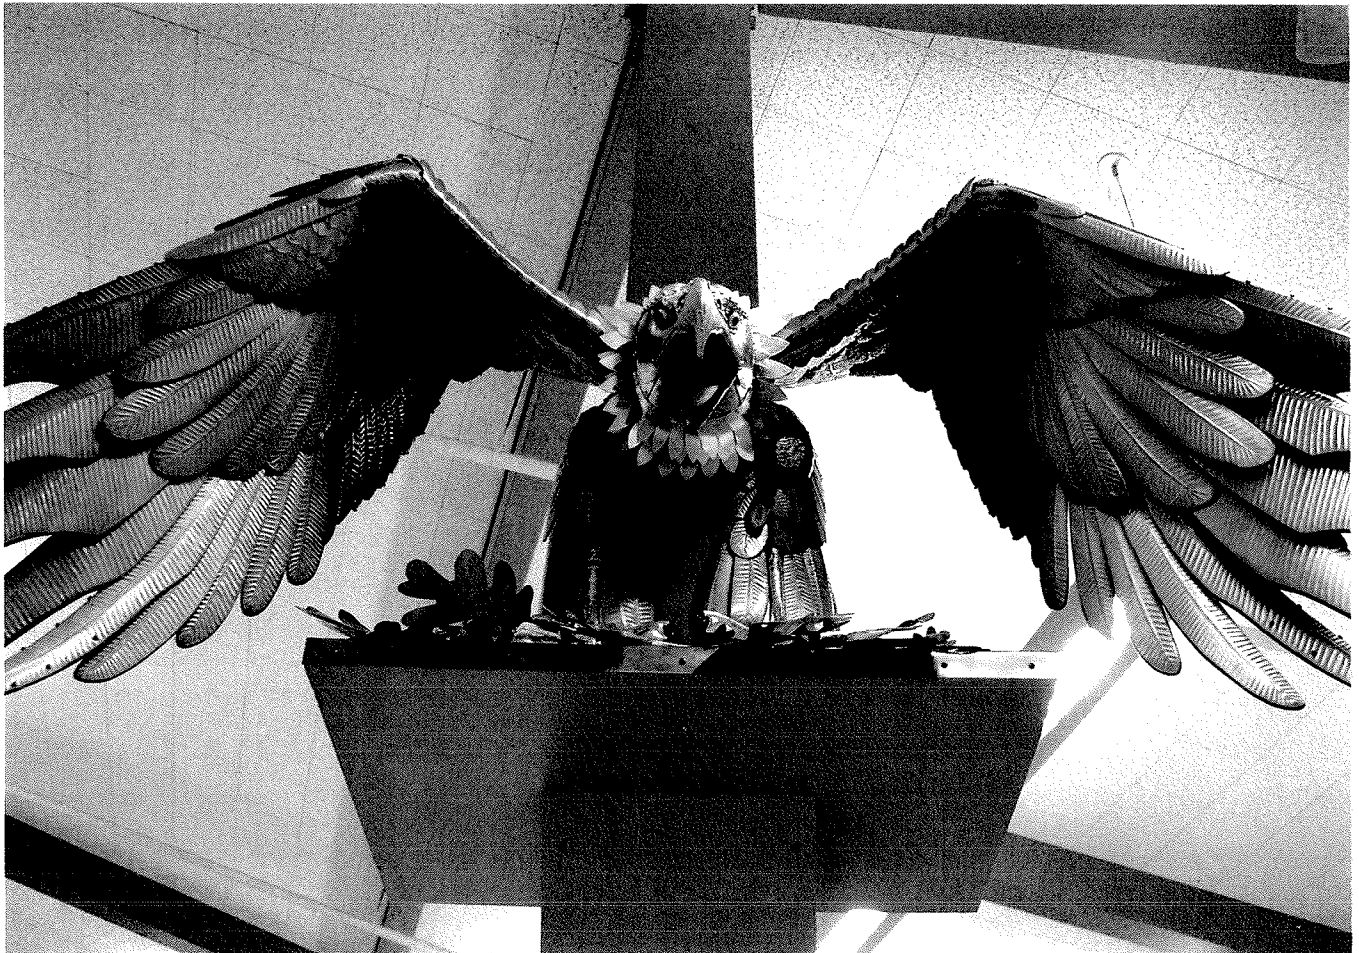

Neck ruff being gold leafed over base of white enamel. (White gold reads yellow as photographed under incandescent light)

Head with nostrils and ruff and leading wing edges now complete

Side view, right wing in progress

Garry oak leaves being developed for base

"Eagle Spirit" installed in Washington High School library

From left front (plaque is at base bottom and concludes:
"The straightest line from my eye to my imagination
is the flight of an eagle").